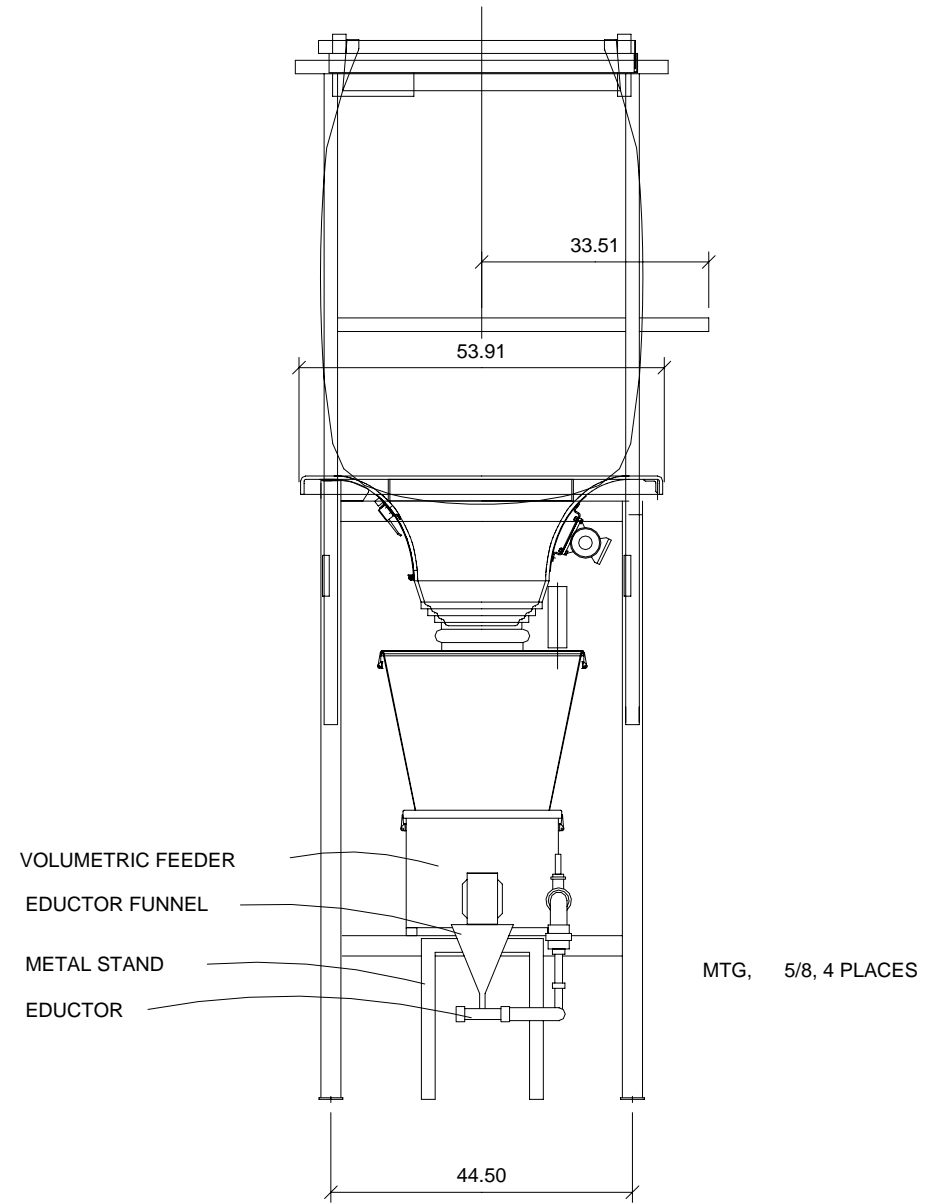

SIDE VIEW

END VIEW

**SVEN MIX 'D' WITH BULK BAG UNLOADER**

SCALE: 1/2" = 1'-0"